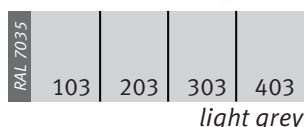

# JAGA COLOR CHART

**Strada - Linea Plus - Mini - Basic**  
101 to 133 (lightly structured) + special colors

**Tempo**  
101 (lightly structured)

**Maxi**  
201 to 233 (glossy) and 301 to 333 (satin mat) + special colors

**Grilles and frames for Mini Canal**  
401 to 433 (glossy) + special color 006

**SPECIAL COLORS**

This color chart is only indicative. It's impossible to obtain a 100% exact color reproduction in printing. Metal slides with the different colors can be obtained on request.