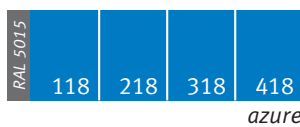

# JAGA COLOR CHART

**Strada - Linea Plus - Mini - Basic**  
101 to 133 (lightly structured) + special colors

**Tempo**  
101 (lightly structured)

**Maxi**  
201 to 233 (glossy) and 301 to 333 (satin mat) + special colors

**Grilles and frames for Mini Canal**  
401 to 433 (glossy) + special color 006

**SPECIAL COLORS**

This color chart is only indicative. It's impossible to obtain a 100% exact color reproduction in printing. Metal slides with the different colors can be obtained on request.