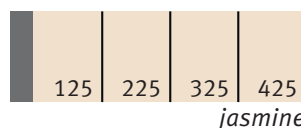

# JAGA COLOR CHART

**Strada - Linea Plus - Mini - Basic**  
101 to 133 (lightly structured) + special colors

**Tempo**  
101 (lightly structured)

**Maxi**  
201 to 233 (glossy) and 301 to 333 (satin mat) + special colors

**Grilles and frames for Mini Canal**  
401 to 433 (glossy) + special color 006

**SPECIAL COLORS**

This color chart is only indicative. It's impossible to obtain a 100% exact color reproduction in printing. Metal slides with the different colors can be obtained on request.