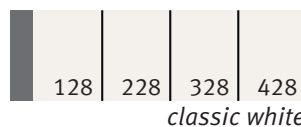

# JAGA COLOR CHART

**Strada - Linea Plus - Mini - Basic**  
101 to 133 (lightly structured) + special colors

**Tempo**  
101 (lightly structured)

**Maxi**  
201 to 233 (glossy) and 301 to 333 (satin mat) + special colors

**Grilles and frames for Mini Canal**  
401 to 433 (glossy) + special color 006

**SPECIAL COLORS**

This color chart is only indicative. It's impossible to obtain a 100% exact color reproduction in printing. Metal slides with the different colors can be obtained on request.