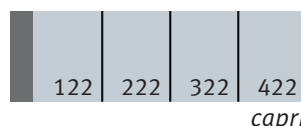

# JAGA COLOR CHART

**Strada - Linea Plus - Mini - Basic**  
101 to 133 (lightly structured) + special colors

**Tempo**  
101 (lightly structured)

**Maxi**  
201 to 233 (glossy) and 301 to 333 (satin mat) + special colors

**Grilles and frames for Mini Canal**  
401 to 433 (glossy) + special color 006

**SPECIAL COLORS**

This color chart is only indicative. It's impossible to obtain a 100% exact color reproduction in printing. Metal slides with the different colors can be obtained on request.