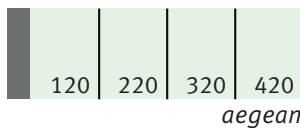

# JAGA COLOR CHART

**Strada - Linea Plus - Mini - Basic**  
101 to 133 (lightly structured) + special colors

**Tempo**  
101 (lightly structured)

**Maxi**  
201 to 233 (glossy) and 301 to 333 (satin mat) + special colors

**Grilles and frames for Mini Canal**  
401 to 433 (glossy) + special color 006

**SPECIAL COLORS**

This color chart is only indicative. It's impossible to obtain a 100% exact color reproduction in printing. Metal slides with the different colors can be obtained on request.