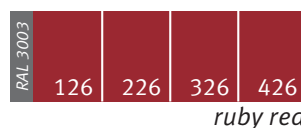

# JAGA COLOR CHART

**Strada - Linea Plus - Mini - Basic**  
101 to 133 (lightly structured) + special colors

**Tempo**  
101 (lightly structured)

**Maxi**  
201 to 233 (glossy) and 301 to 333 (satin mat) + special colors

**Grilles and frames for Mini Canal**  
401 to 433 (glossy) + special color 006

**SPECIAL COLORS**

This color chart is only indicative. It's impossible to obtain a 100% exact color reproduction in printing. Metal slides with the different colors can be obtained on request.