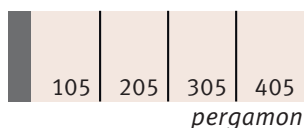

# JAGA COLOR CHART

**Strada - Linea Plus - Mini - Basic**  
101 to 133 (lightly structured) + special colors

**Tempo**  
101 (lightly structured)

**Maxi**  
201 to 233 (glossy) and 301 to 333 (satin mat) + special colors

**Grilles and frames for Mini Canal**  
401 to 433 (glossy) + special color 006

**SPECIAL COLORS**

This color chart is only indicative. It's impossible to obtain a 100% exact color reproduction in printing. Metal slides with the different colors can be obtained on request.