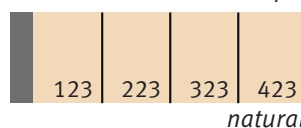

# JAGA COLOR CHART

**Strada - Linea Plus - Mini - Basic**  
101 to 133 (lightly structured) + special colors

**Tempo**  
101 (lightly structured)

**Maxi**  
201 to 233 (glossy) and 301 to 333 (satin mat) + special colors

**Grilles and frames for Mini Canal**  
401 to 433 (glossy) + special color 006

**SPECIAL COLORS**

This color chart is only indicative. It's impossible to obtain a 100% exact color reproduction in printing. Metal slides with the different colors can be obtained on request.