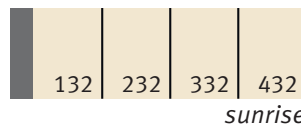

# JAGA COLOR CHART

**Strada - Linea Plus - Mini - Basic**  
101 to 133 (lightly structured) + special colors

**Tempo**  
101 (lightly structured)

**Maxi**  
201 to 233 (glossy) and 301 to 333 (satin mat) + special colors

**Grilles and frames for Mini Canal**  
401 to 433 (glossy) + special color 006

**SPECIAL COLORS**

This color chart is only indicative. It's impossible to obtain a 100% exact color reproduction in printing. Metal slides with the different colors can be obtained on request.