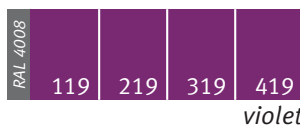

# JAGA COLOR CHART

**Strada - Linea Plus - Mini - Basic**  
101 to 133 (lightly structured) + special colors

**Tempo**  
101 (lightly structured)

**Maxi**  
201 to 233 (glossy) and 301 to 333 (satin mat) + special colors

**Grilles and frames for Mini Canal**  
401 to 433 (glossy) + special color 006

**SPECIAL COLORS**

This color chart is only indicative. It's impossible to obtain a 100% exact color reproduction in printing. Metal slides with the different colors can be obtained on request.